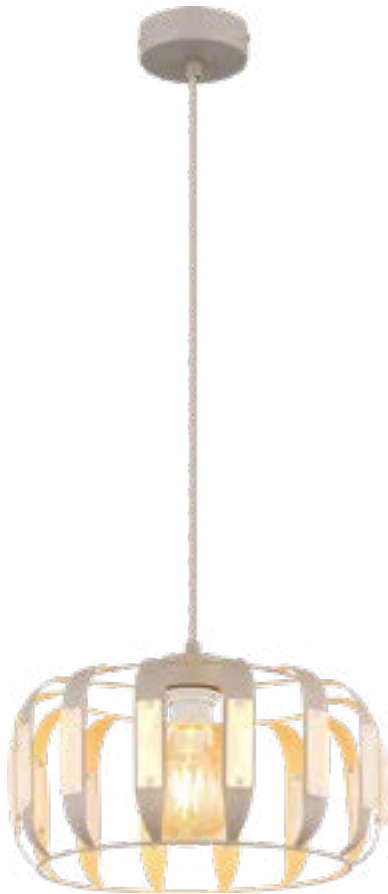

metal sand colored matt, metal sand colored matt, glass opal

RIBBON

15946S | incl. 1x LED 40W | 5610 lm | 2850 lm | 3000 K | VPE: 1 | EAN:9007371578306 | Ø40 cm † 120 cm

metal sand colored matt, aluminium bars sand colored matt, plastic opal