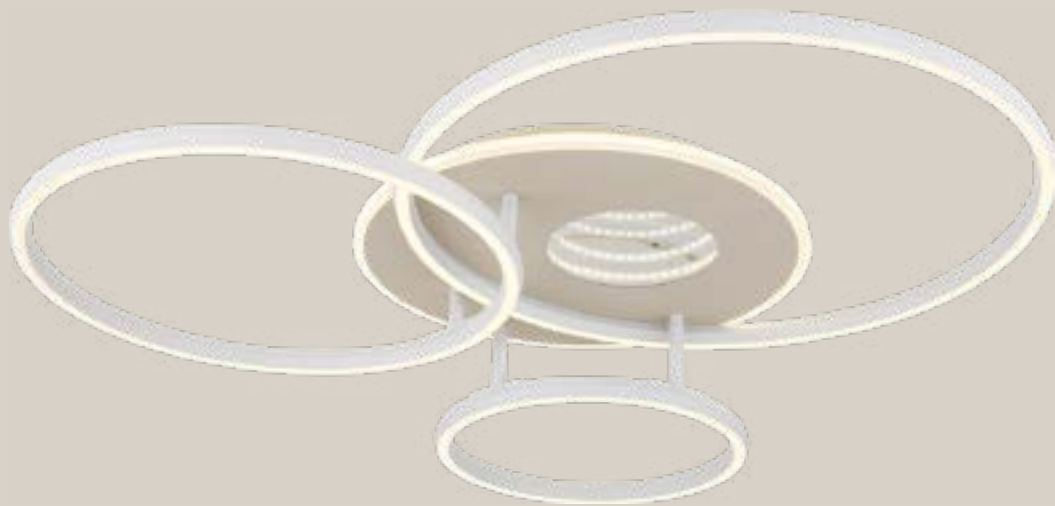

metal white matt, metal chromed glass balls sand colored matt, opal

3x Ø20cm
2x Ø25cm

15999-5HR

15999-3HR

15999H

15999H1

INVERTINA

48466B-40 | incl. 1x LED 40W | 5241 lm | 1646 lm | 2700 K | 6500 K | VPE: 2 | EAN:9007371578856 | ↔ 80.7 cm x 70 cm † 13 cm