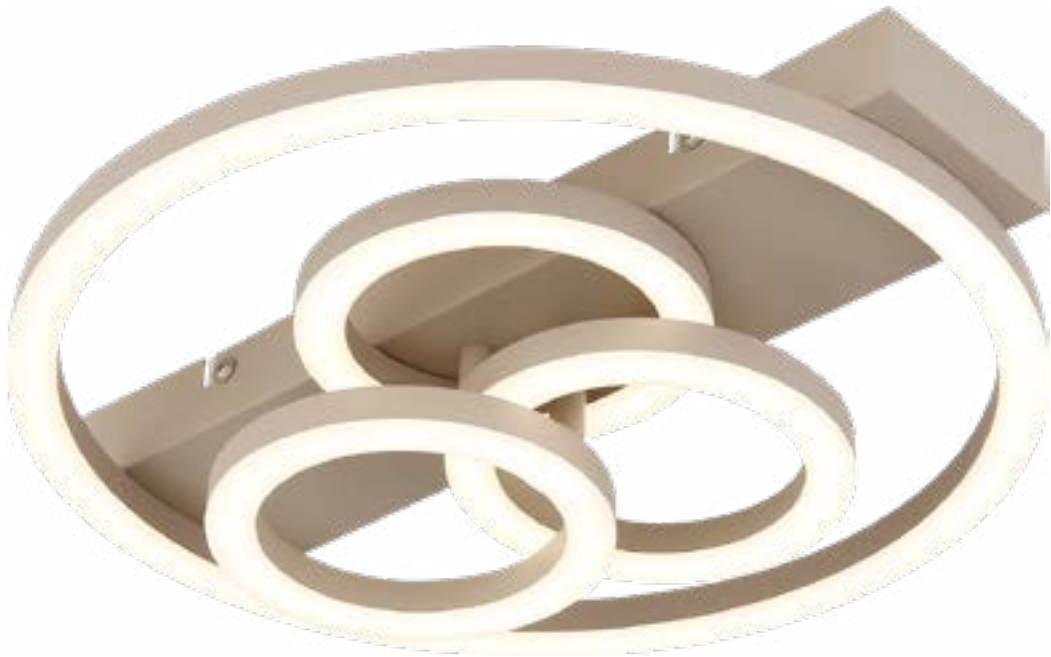

DARRYL I

48040-40SA | incl. 1x LED 40W | 4410 lm | 2095 lm | 3000 K | 4000 K | 6000 K | VPE: 5 | EAN:9007371593217 | ↔ 35 cm x 33 cm † 8.8 cm | 14.07.2026

metal sand colored matt, plastic sand colored matt, acrylic opal