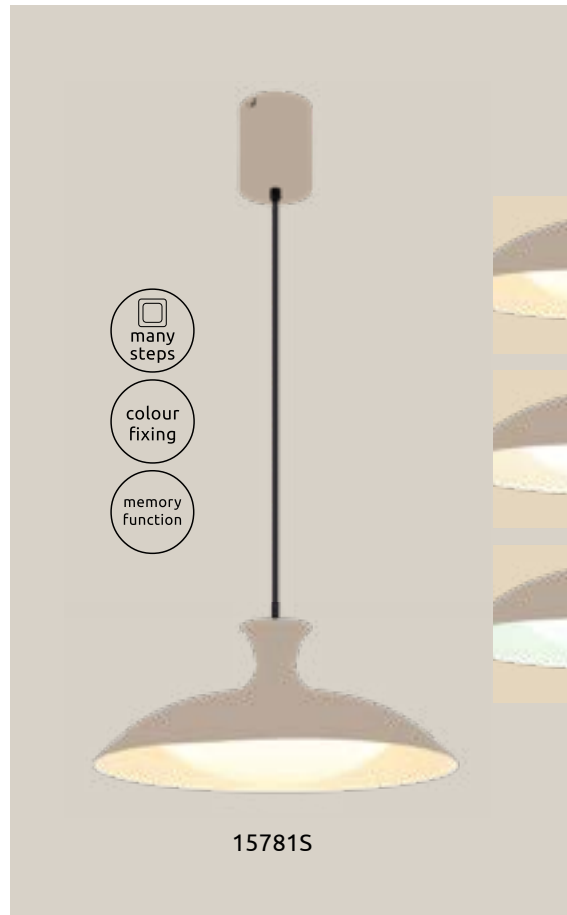

LOWE / ROCHA

15755SA | excl. 1x E27 60W | | | VPE: 4 | EAN:9007371512164 | Ø38 cm † 120 cm

15781S | incl. 1x LED 18W | 2030 lm | 1340 lm | 3000 K | 4000 K | 6000 K | VPE: 4 | EAN:9007371531981 | Ø40 cm † 150 cm

metal sand colored matt, metal sand colored matt, glass opal