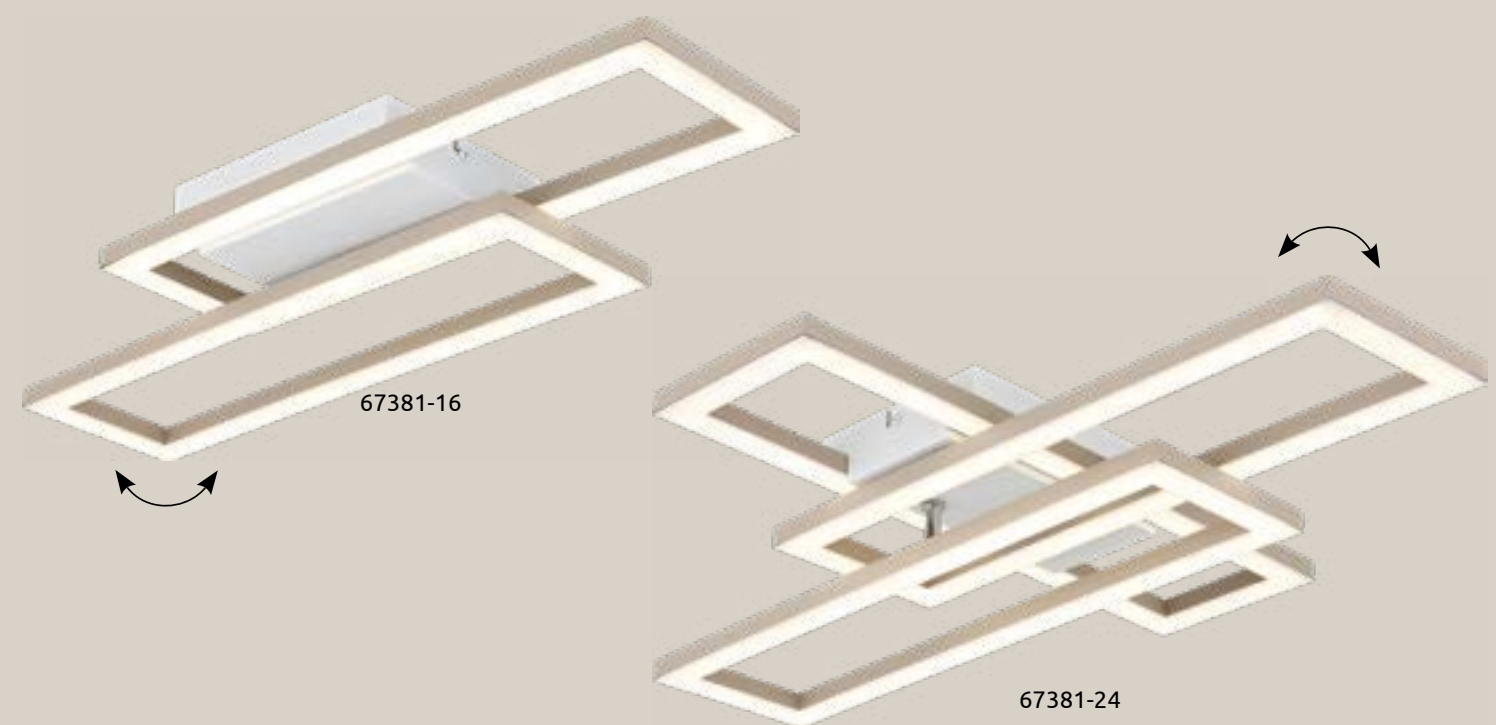

WILTON

67381-16 | incl. 1x LED 16W | 2200 lm | 1070 lm | 3000 K | 4000 K | 6000 K | VPE: 6 | EAN:9007371578801 | ↔ 55 cm x 15.5 cm † 5.5 cm

67381-24 | incl. 1x LED 24W | 3000 lm | 1410 lm | 3000 K | 4000 K | 6000 K | VPE: 6 | EAN:9007371575800 | ↔ 55 cm x 40 cm † 7.5 cm

plastic white matt, plastic sand colored matt, plastic opal