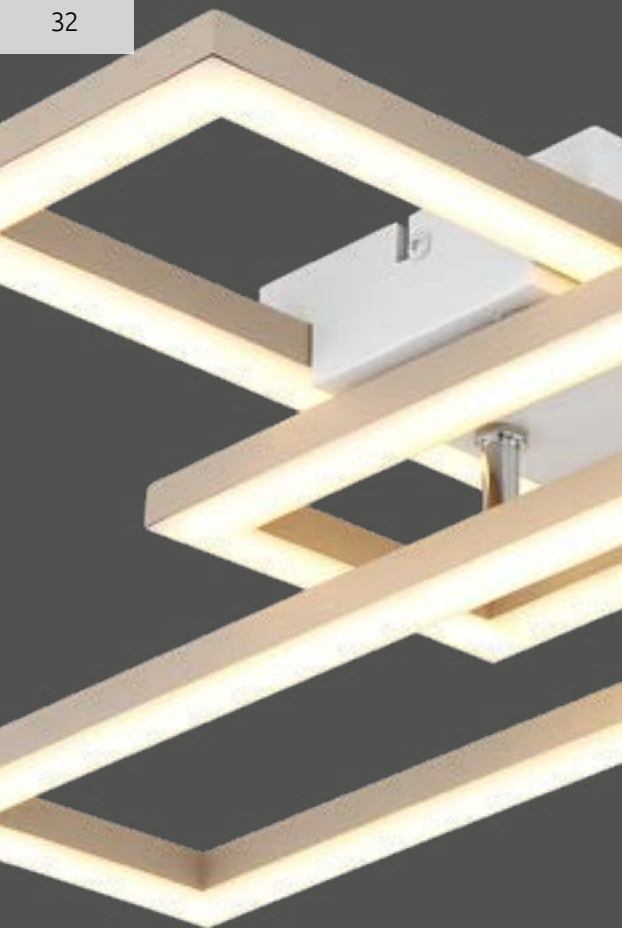

WILTON

67381-16 | incl. 1x LED 16W | 2200 lm | 1070 lm | 3000 K | 4000 K | 6000 K | VPE: 6 | EAN:9007371578801 | ↔ 55 cm x 15.5 cm † 5.5 cm

67381-24 | incl. 1x LED 24W | 3000 lm | 1410 lm | 3000 K | 4000 K | 6000 K | VPE: 6 | EAN:9007371575800 | ↔ 55 cm x 40 cm † 7.5 cm

plastic white matt, plastic sand colored matt, plastic opal