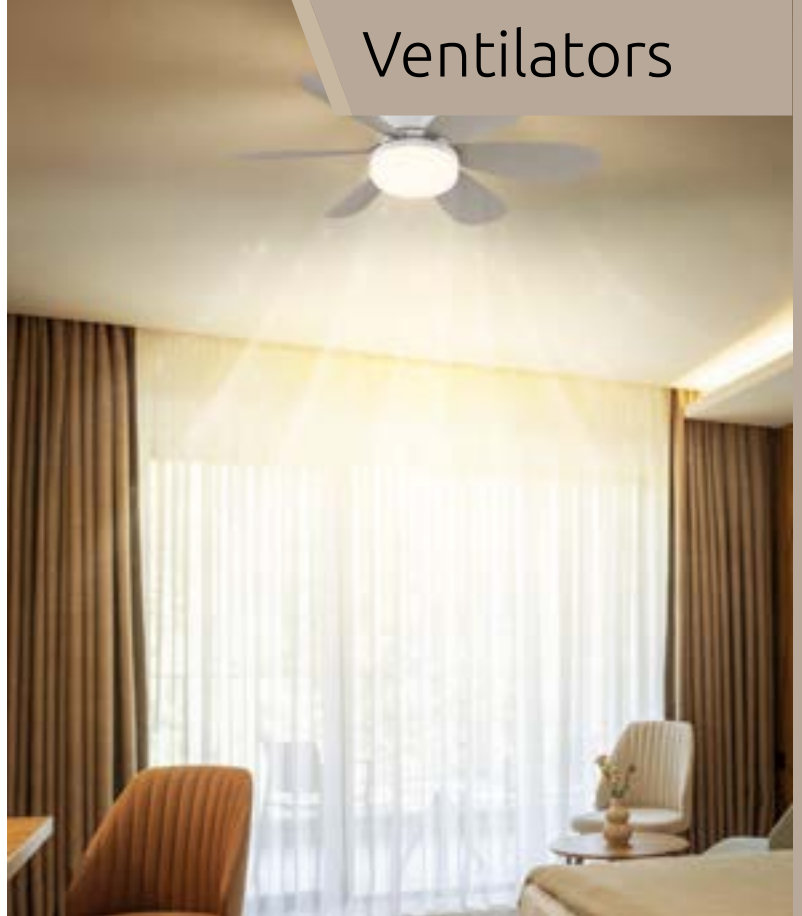

DELORES

03625SA | incl. 1x LED 5W | 560 lm | 350 lm | 2700 K | 6500 K | VPE: 8 | EAN:9007371580729 | Ø51 cm † 16.5 cm | 19.05.2026
metal white matt, plastic sand colored matt, plastic opal