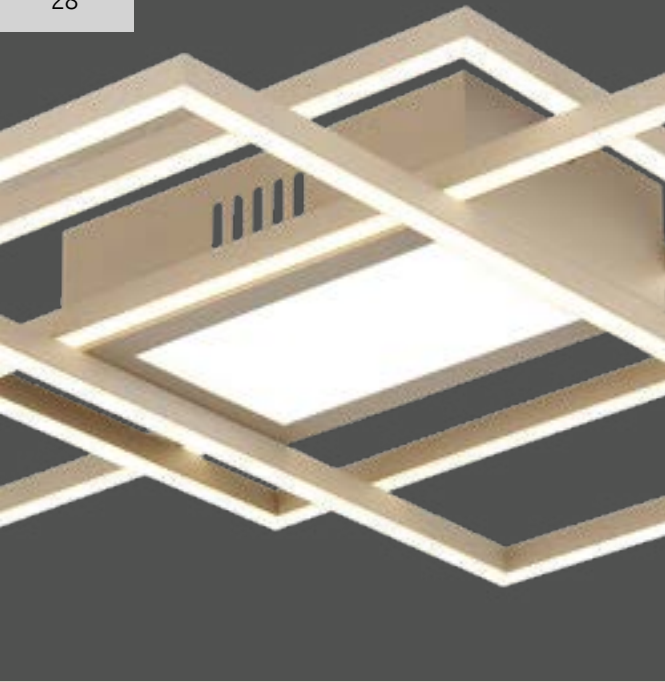

- incl.
- dimmable
- many steps
- colour fixing
- memory function
- night light
- timer