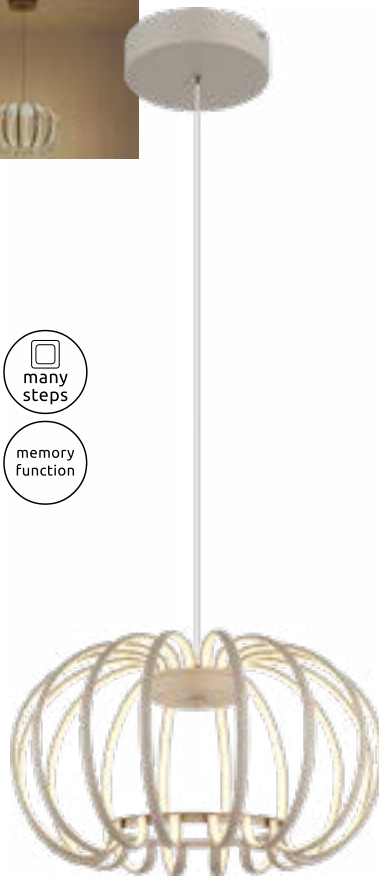

RIBBON

15946S | incl. 1x LED 40W | 5610 lm | 2850 lm | 3000 K | VPE: 1 | EAN:9007371578306 | Ø40 cm † 120 cm

metal sand colored matt, aluminium bars sand colored matt, plastic opal