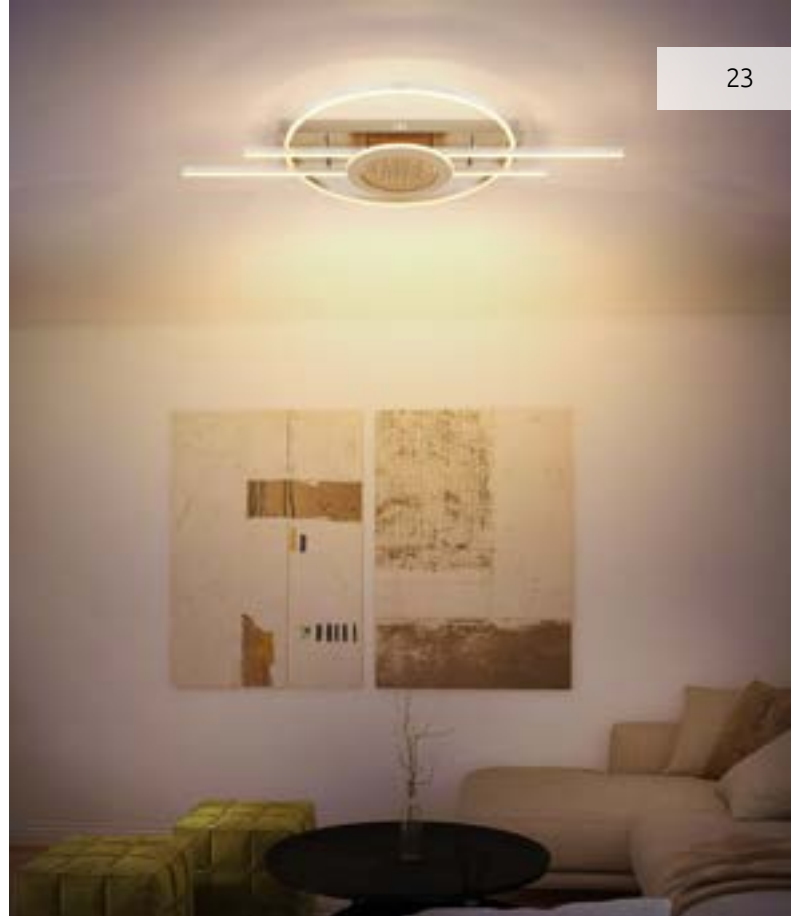

3D
effect

DONTE

68267-40 | incl. 1x LED 40W | 4279 lm | 3033 lm | 3000 K | VPE: 4 | EAN:9007371592739 | ↔ 95 cm x 50 cm † 10 cm | 24.05.2026

metal silver colored matt, metal sand colored matt, metal cappuccino-colored matt, aluminium silver colored brushed, silicone opal acrylic mirrored 3D effect