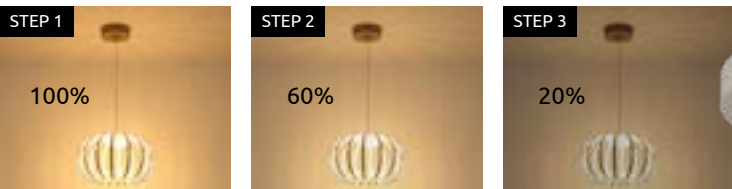

RIBBON

15946S | incl. 1x LED 40W | 5610 lm | 2850 lm | 3000 K | VPE: 1 | EAN:9007371578306 | Ø40 cm † 120 cm

metal sand colored matt, aluminium bars sand colored matt, plastic opal