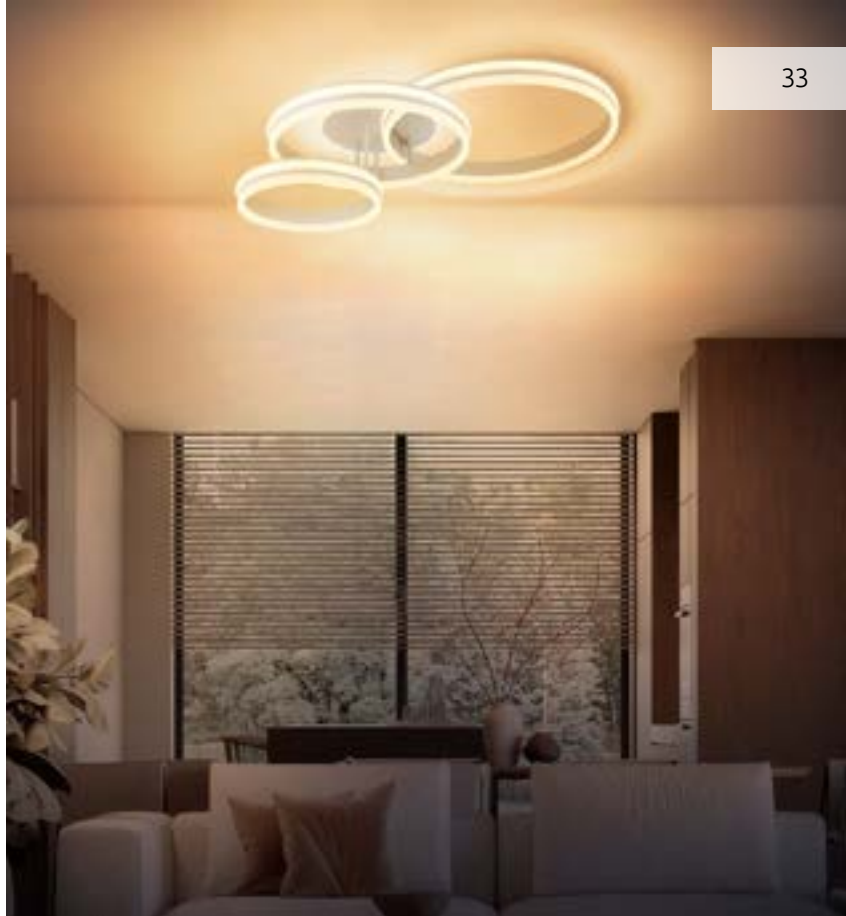

plastic white matt, plastic sand colored matt, plastic opal

Ceiling Lights

67260-72SA

67260-90SA

RUBIO

67260-72SA | incl. 1x LED 72W | 6800 lm | 4850 lm | 3000 K | VPE: 1 | EAN:9007371593040 | ↔ 80 cm x 60 cm ↓ 20 cm | 14.06.2026